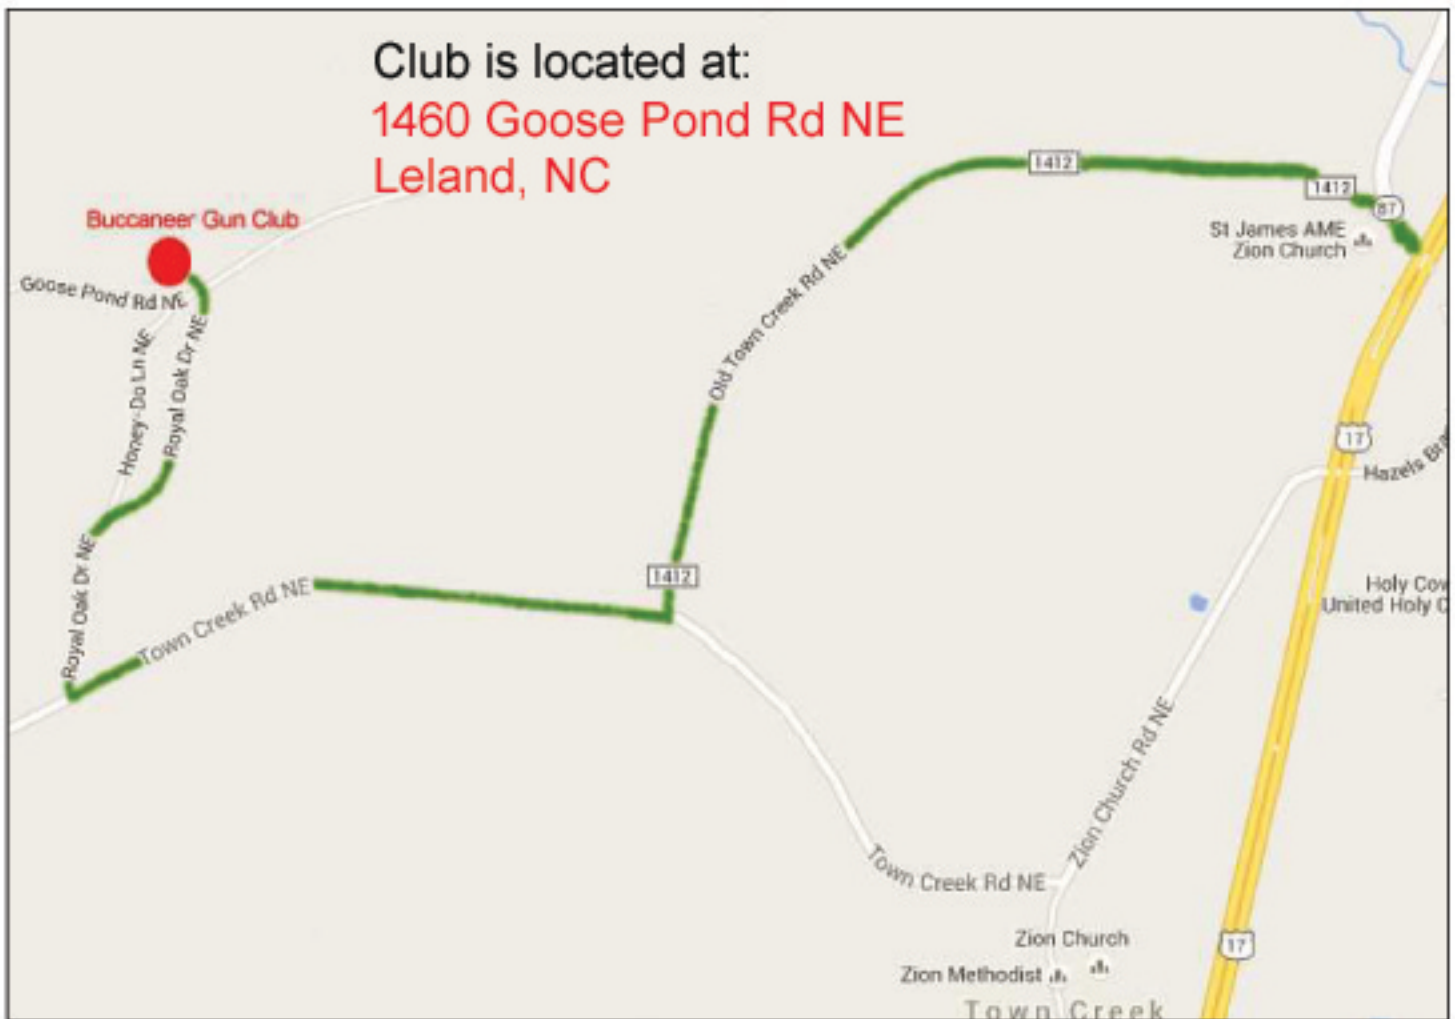

## Directions to Buccaneer Gun Club

1. Drive approximately 10.5 miles South of the Cape Fear Memorial Bridge from Wilmington on US 17 South (Going towards Myrtle Beach).
2. Turn right on NC Highway 87
3. Take the next left (Old Town Creek Road)
4. Go to the road ends; turn right at the stop sign onto Town Creek Road (SR1413). Proceed 2.4 miles and turn right on Royal Oak Road (Dirt Road)
5. Proceed straight ahead (**PLEASE PROCEED AT THE POSTED SPEED LIMIT OF 13 MPH**) until you reach the club gate.

1460 Goose Pond RD NE  
Leland, NC